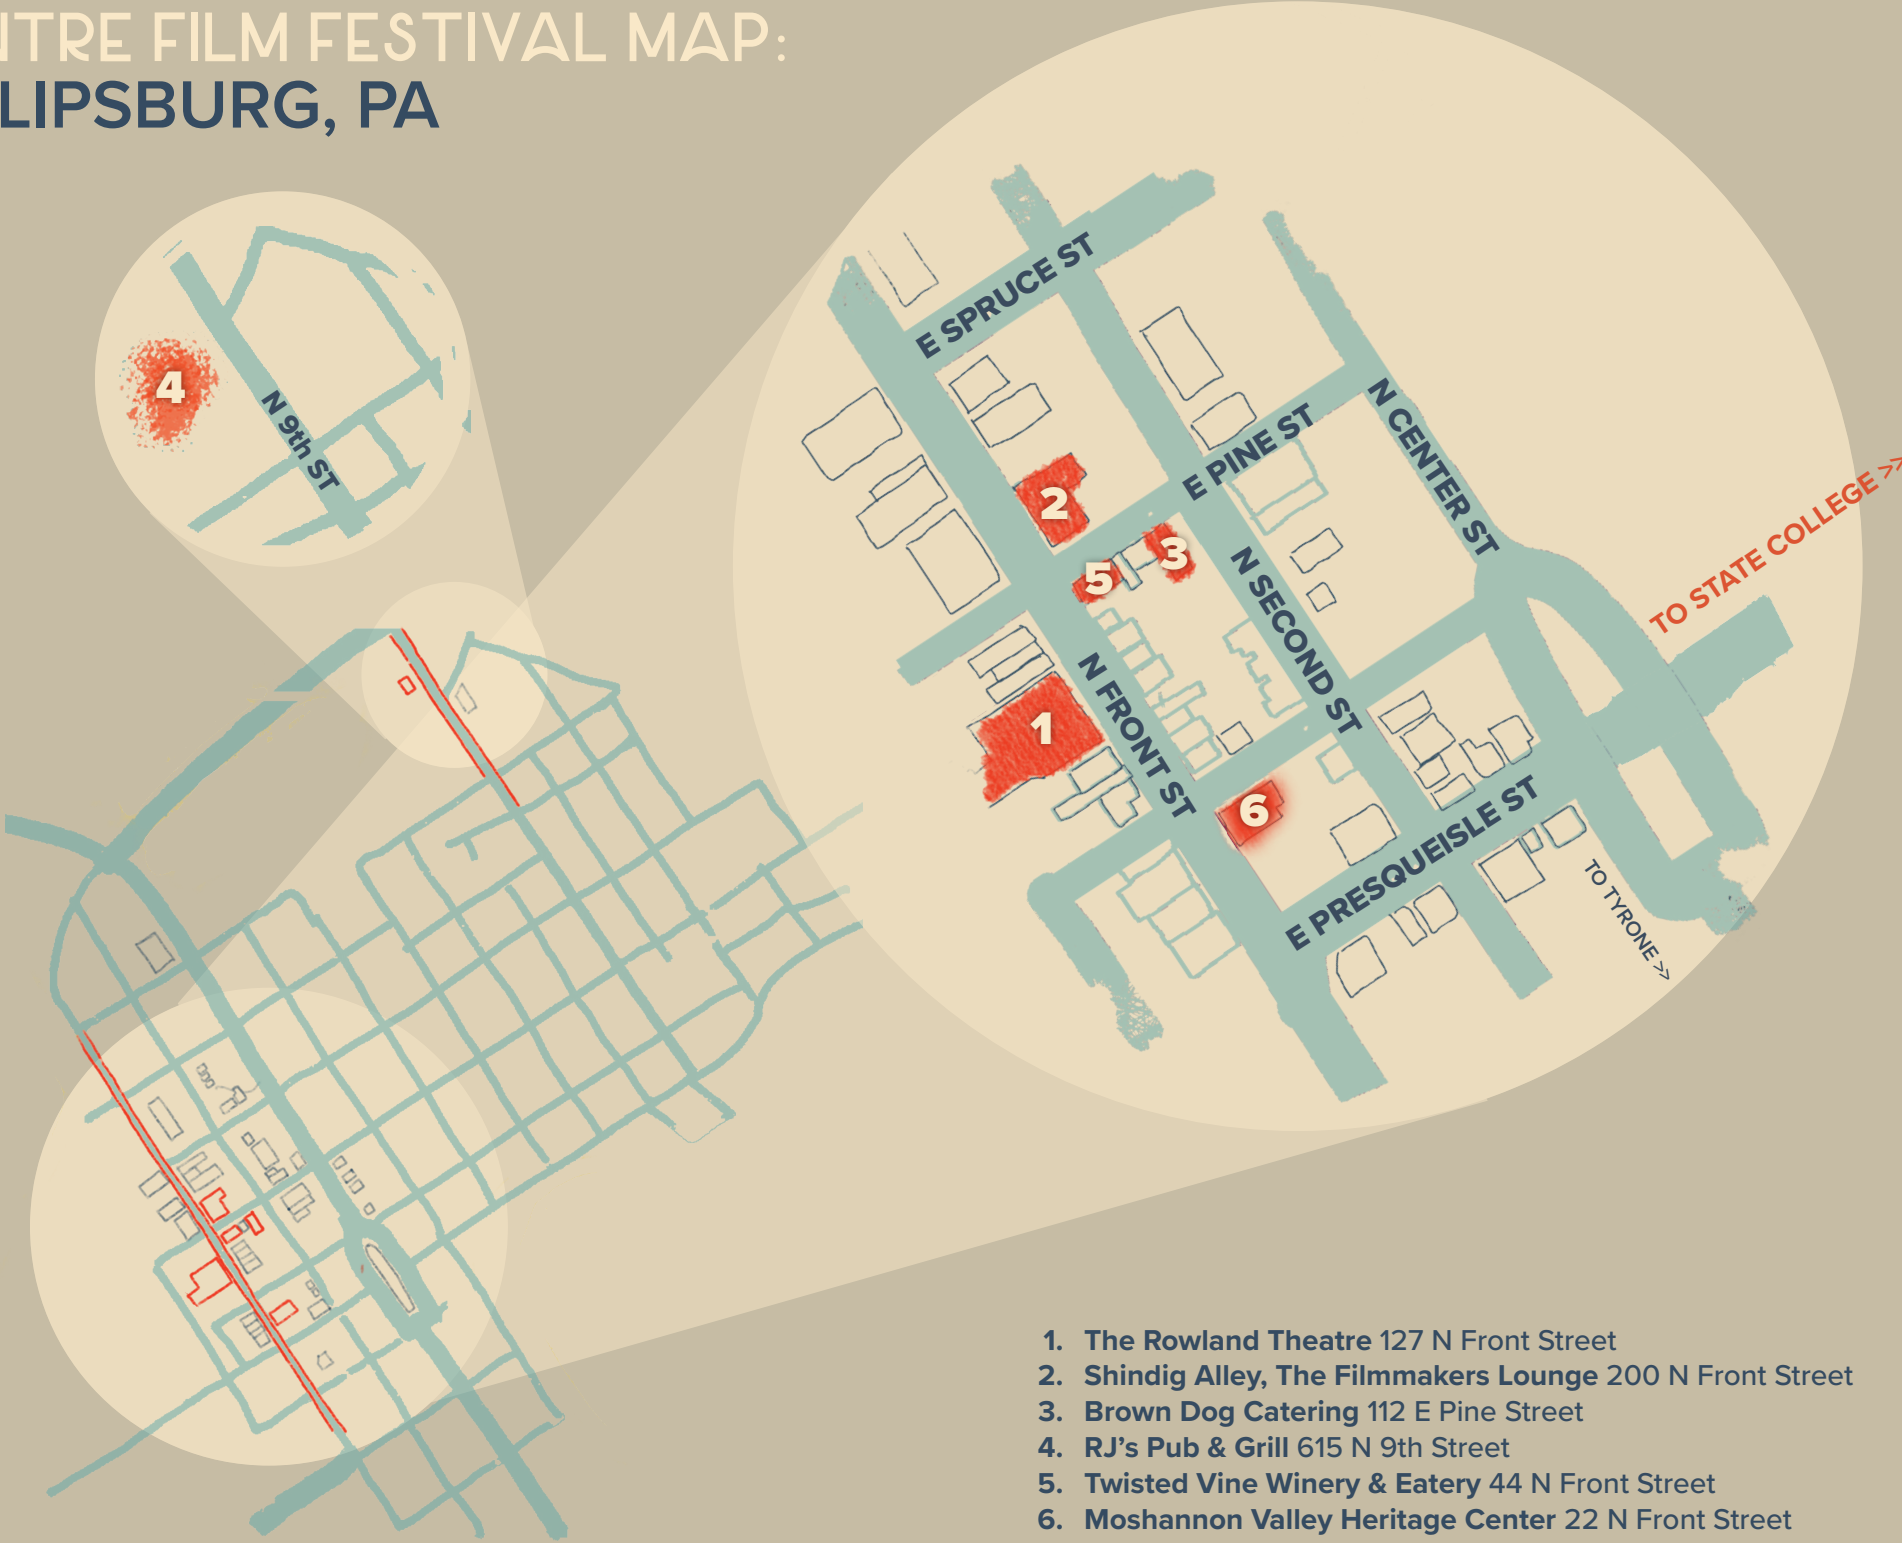

CENTRE FILM FESTIVAL MAP: PHILIPSBURG, PA

- 1. The Rowland Theatre 127 N Front Street
- 2. Shindig Alley, The Filmmakers Lounge 200 N Front Street
- 3. Brown Dog Catering 112 E Pine Street
- 4. RJ's Pub & Grill 615 N 9th Street
- 5. Twisted Vine Winery & Eatery 44 N Front Street
- 6. Moshannon Valley Heritage Center 22 N Front Street

CENTRE FILM FESTIVAL MAP: STATE COLLEGE, PA

1. The State Theatre 130 E College Ave
2. Hyatt Place State College 219 W Beaver Ave
3. Happy Valley Adventure Bureau 204 W Beaver Avenue
4. Tempest Studios 140 Kelly Alley
5. Woskob Family Gallery 146 S Allen Street
6. Chumley's 108 W College Avenue
7. Bellisario Media Center Bellisario College of Communications. PSU Campus
8. Carnegie Cinema Carnegie Building. PSU Campus
9. Foster Auditorium 102 Paterno Library. PSU Campus
10. Penn State Center for Sexual and Gender Diversity LL011 HUB-Robeson Center. PSU Campus
11. Webster's Bookstore Café 133 E Beaver Avenue
12. State College Municipal Building 243 S Allen Street
13. Downtown Improvement District 127 S Fraser Street
14. Centre LGBT+ 204 E Calder Way Suite 304
15. Oeuf Boeuf & Bacon 131 S Garner Street
16. Kokoro 404 E Calder Way

BELLEFONTE

17. Titan Hollow 2042 Axemann Rd Suite 179
18. Bellefonte Art Museum 133 N Allegheny Street

PLEASANT GAP

19. The Cakeshop by Tati 113 E College Avenue

BOALSBURG

20. Seven Mountains Wine Cellars Wine Bar 101 W Main Street