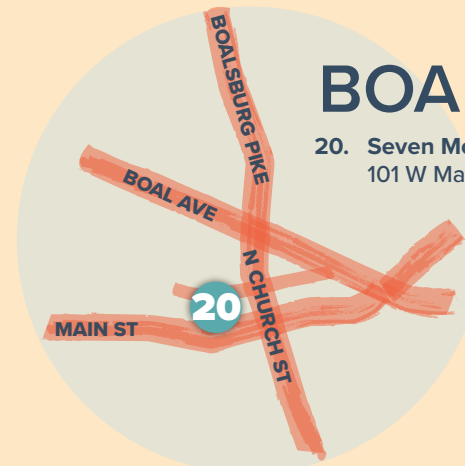

CENTRE FILM FESTIVAL MAP: PHILIPSBURG, PA

- 1. The Rowland Theatre 127 N Front Street
- 2. Shindig Alley, The Filmmakers Lounge 200 N Front Street
- 3. Brown Dog Catering 112 E Pine Street
- 4. RJ's Pub & Grill 615 N 9th Street
- 5. Twisted Vine Winery & Eatery 44 N Front Street
- 6. Moshannon Valley Heritage Center 22 N Front Street

CENTRE FILM FESTIVAL MAP: STATE COLLEGE, PA

1. The State Theatre 130 E College Ave
2. Hyatt Place State College 219 W Beaver Ave
3. Happy Valley Adventure Bureau 204 W Beaver Avenue
4. Tempest Studios 140 Kelly Alley
5. Woskob Family Gallery 146 S Allen Street
6. Chumley's 108 W College Avenue
7. Bellisario Media Center Bellisario College of Communications. PSU Campus
8. Carnegie Cinema Carnegie Building. PSU Campus
9. Foster Auditorium 102 Paterno Library. PSU Campus
10. Penn State Center for Sexual and Gender Diversity LL011 HUB-Robeson Center. PSU Campus
11. Webster's Bookstore Café 133 E Beaver Avenue
12. State College Municipal Building 243 S Allen Street
13. Downtown Improvement District 127 S Fraser Street
14. Centre LGBT+ 204 E Calder Way Suite 304
15. Oeuf Boeuf & Bacon 131 S Garner Street
16. Kokoro 404 E Calder Way

BELLEFONTE

17. Titan Hollow 2042 Axemann Rd Suite 179
18. Bellefonte Art Museum 133 N Allegheny Street

PLEASANT GAP

19. The Cakeshop by Tati 113 E College Avenue

BOALSBURG

20. Seven Mountains Wine Cellars Wine Bar 101 W Main Street

STUDENTS ALWAYS
FREE

BELLEFONTE

- 17. Titan Hollow 2042 Axemann Rd Suite 179
- 18. Bellefonte Art Museum 133 N Allegheny Street

PLEASANT GARDENS

- 19. The Cakeshop by Tati 113 E College

STATE COLLEGE

CENTRE FILM FESTIVAL