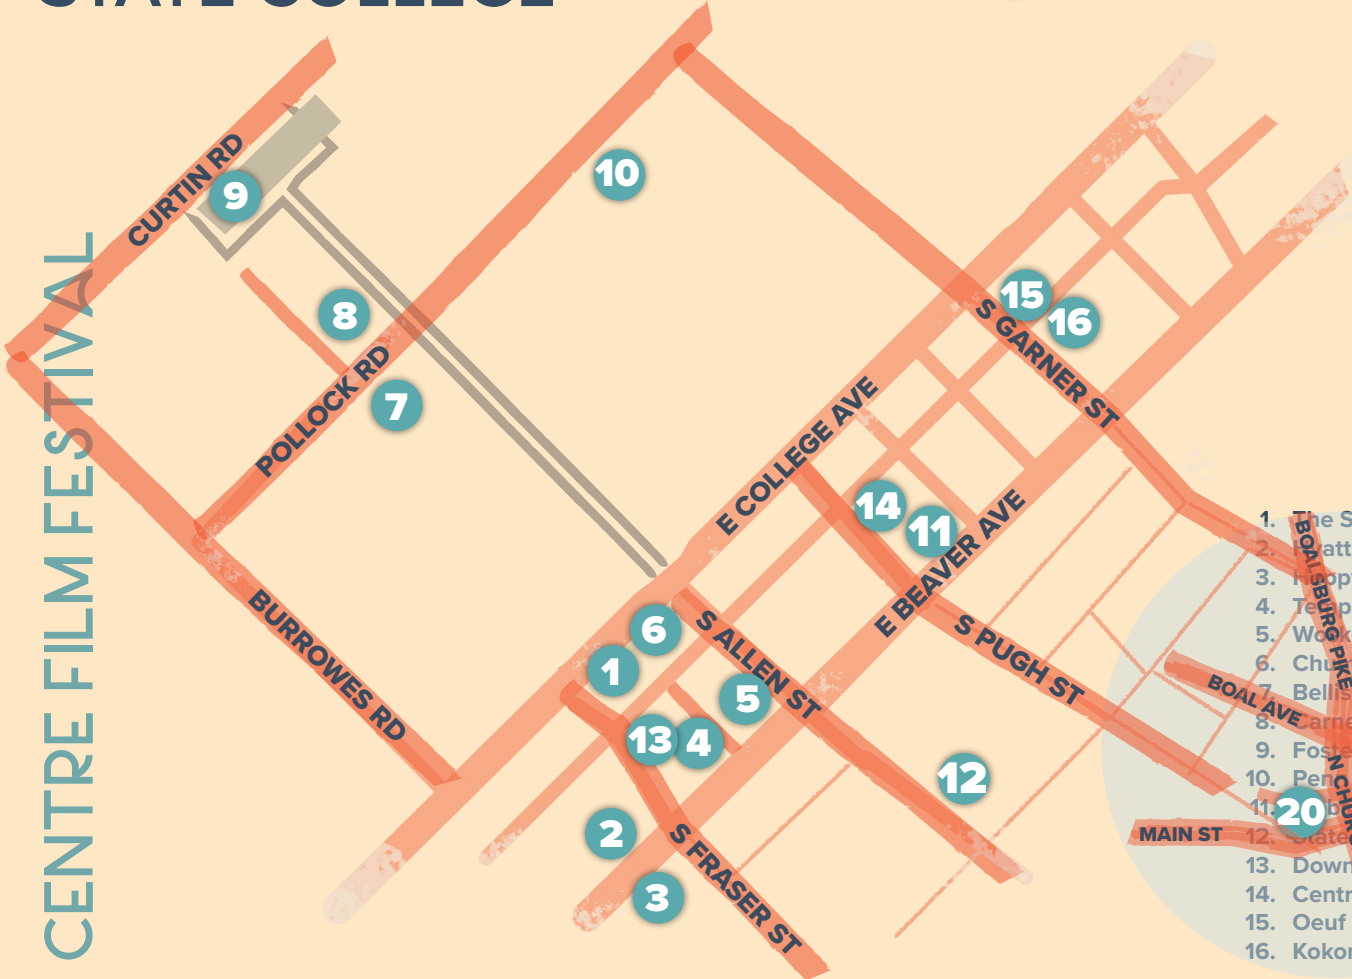

CENTRE FILM FESTIVAL MAP: PHILIPSBURG, PA

- 1. The Rowland Theatre 127 N Front Street
- 2. Shindig Alley, The Filmmakers Lounge 200 N Front Street
- 3. Brown Dog Catering 112 E Pine Street
- 4. RJ's Pub & Grill 615 N 9th Street
- 5. Twisted Vine Winery & Eatery 44 N Front Street
- 6. Moshannon Valley Heritage Center 22 N Front Street

CENTRE FILM FESTIVAL MAP: STATE COLLEGE, PA

1. The State Theatre 130 E College Ave
2. Hyatt Place State College 219 W Beaver Ave
3. Happy Valley Adventure Bureau 204 W Beaver Avenue
4. Tempest Studios 140 Kelly Alley
5. Woskob Family Gallery 146 S Allen Street
6. Chumley's 108 W College Avenue
7. Bellisario Media Center Bellisario College of Communications. PSU Campus
8. Carnegie Cinema Carnegie Building. PSU Campus
9. Foster Auditorium 102 Paterno Library. PSU Campus
10. Penn State Center for Sexual and Gender Diversity LL011 HUB-Robeson Center. PSU Campus
11. Webster's Bookstore Café 133 E Beaver Avenue
12. State College Municipal Building 243 S Allen Street
13. Downtown Improvement District 127 S Fraser Street
14. Centre LGBT+ 204 E Calder Way Suite 304
15. Oeuf Boeuf & Bacon 131 S Garner Street
16. Kokoro 404 E Calder Way

BELLEFONTE

17. Titan Hollow 2042 Axemann Rd Suite 179
18. Bellefonte Art Museum 133 N Allegheny Street

PLEASANT GAP

19. The Cakeshop by Tati 113 E College Avenue

BOALSBURG

20. Seven Mountains Wine Cellars Wine Bar 101 W Main Street

STUDENTS ALWAYS
FREE

BELLEFONTE

- 17. Titan Hollow 2042 Axemann Rd Suite 179
- 18. Bellefonte Art Museum 133 N Allegheny Street

PLEASANT GARDENS

- 19. The Cakeshop by Tati 113 E College

STATE COLLEGE

CENTRE FILM FESTIVAL