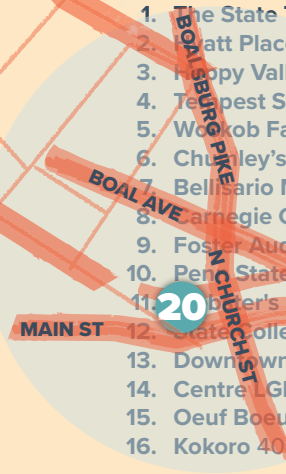

BOALSBURG

20. Seven Mountains Wine Cellars Wine Bar 101 W Main Street